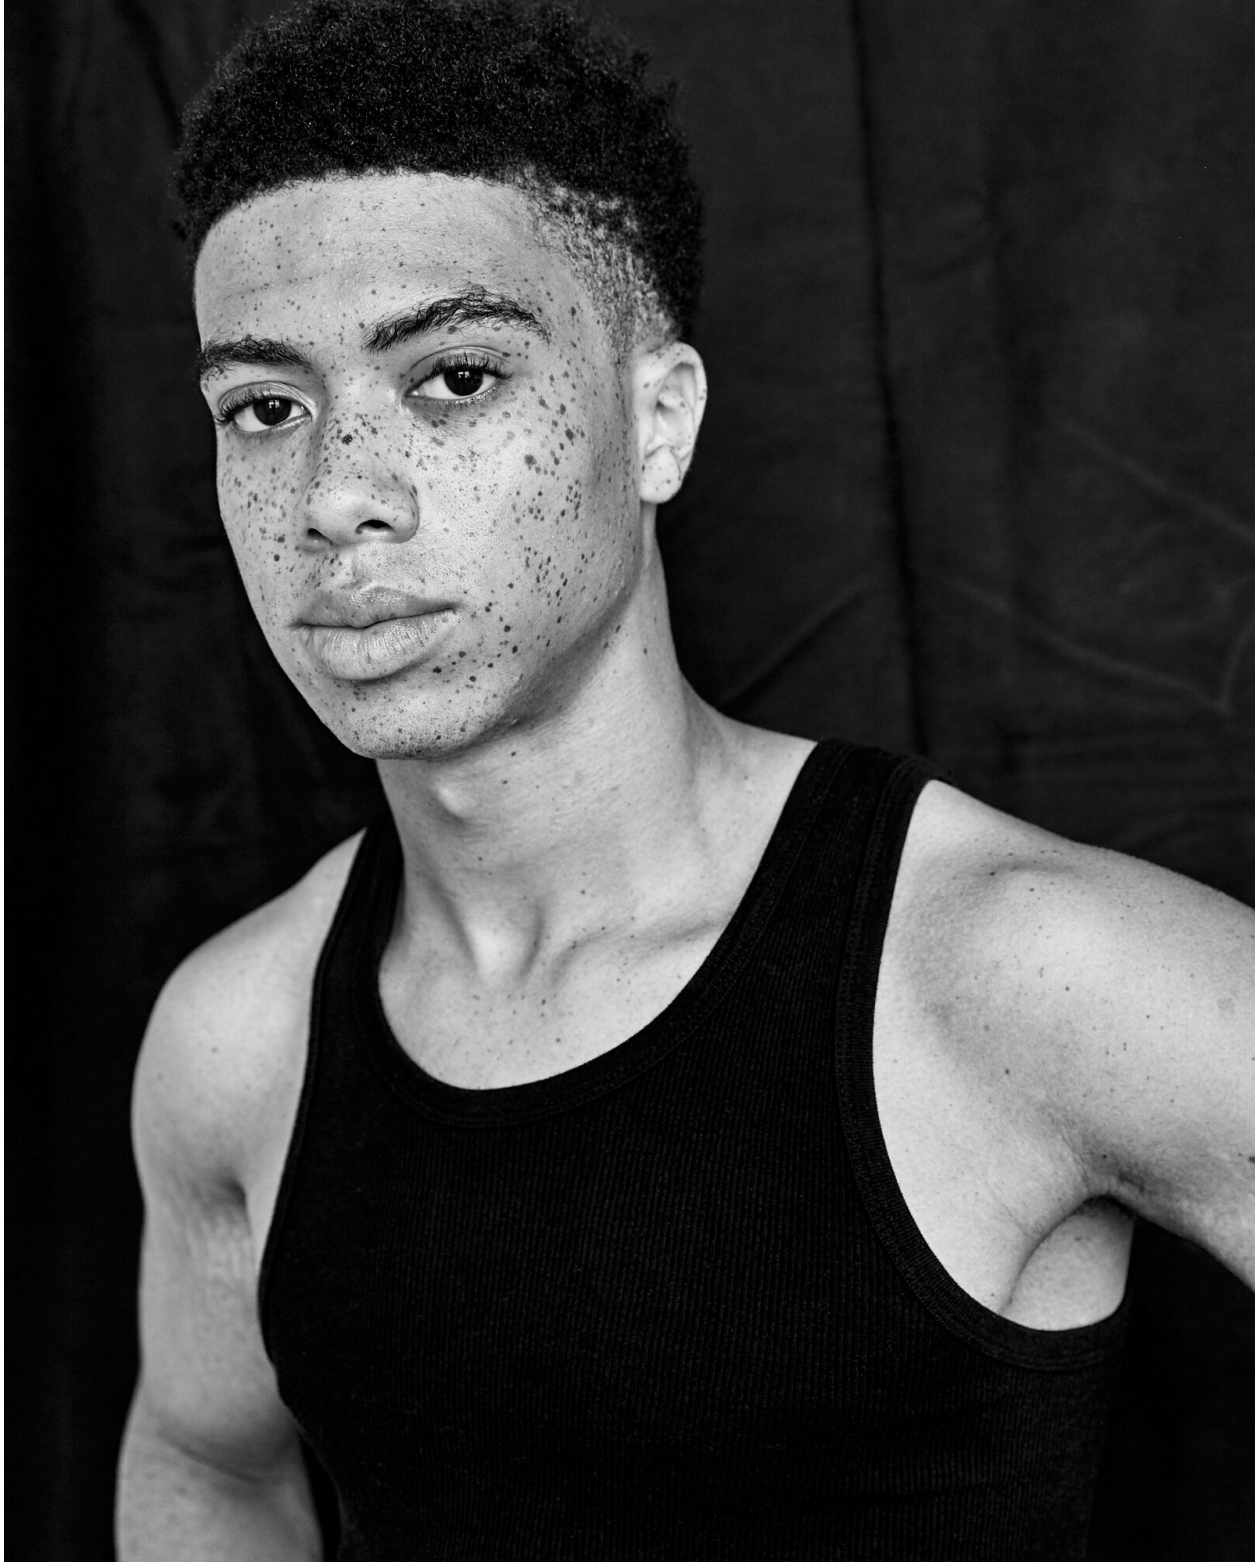

LERON NURSE

height 6'1.5 · bust 39" · waist 30.5" · hips 38" · suit 48
shoes size 44 EU/13 US/10 UK · hair brown · eyes brown